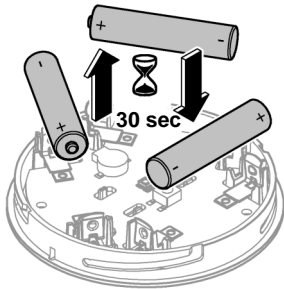

GROHE SENSE

GROHE SENSE+

**GROHE SENSE
GROHE SENSE+**

GROHE SENSE / SENSE+
DESIGN + ENGINEERING
GROHE GERMANY
99.0875.031/ÄM 239568/03.17
www.grohe.com

Pure Freude an Wasser

WLAN
SSID: GROHE_SENSE
max. 5 min

WLAN
SSID: GROHE_SENSE
max. 5 min

www.grohe.com/tpi/sense

for Android™
4.3 and above
Requirements on the device:
min. 160 dpi pixel density
min. 320 x 470 pixel resolution

for iOS
9.0 and above

1.

2. GROHE SENSE