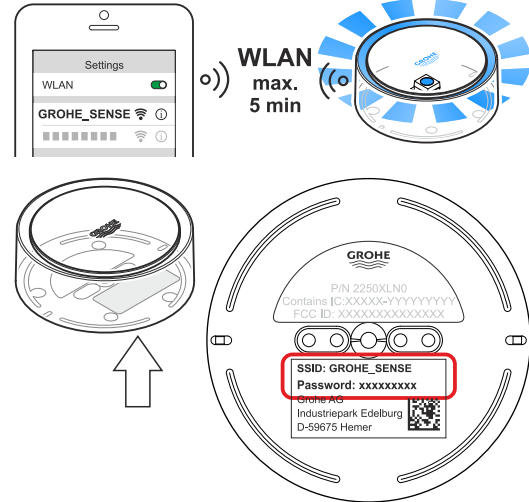

for Android™
4.3 and above
Requirements on the device:
min. 160 dpi pixel density
min. 320 x 470 pixel resolution

for iOS
9.0 and above

1.

2. GROHE SENSE

2. GROHE SENSE+

3.

4.