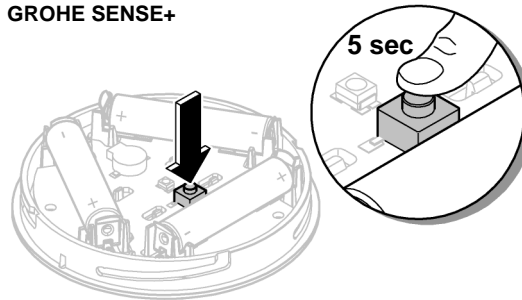

GROHE SENSE

GROHE SENSE+

**GROHE SENSE
GROHE SENSE+**

GROHE SENSE / SENSE+
DESIGN + ENGINEERING
GROHE GERMANY
99.0875.031/ÄM 239568/03.17
www.grohe.com

Pure Freude an Wasser

WLAN
SSID: GROHE_SENSE
max. 5 min

WLAN
SSID: GROHE_SENSE
max. 5 min

www.grohe.com/tpi/sense

for Android™
4.3 and above
Requirements on the device:
min. 160 dpi pixel density
min. 320 x 470 pixel resolution

for iOS
9.0 and above

1.

2. GROHE SENSE