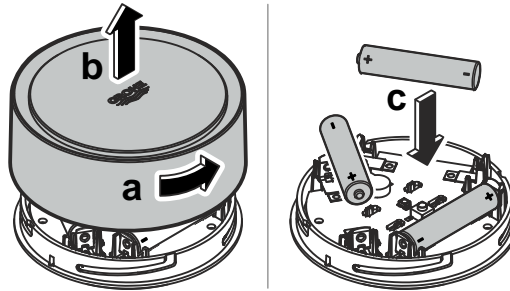

WLAN
SSID: GROHE_SENSE
max. 5 min

www.grohe.com/tpi/sense

for Android™
4.3 and above
Requirements on the device:
min. 160 dpi pixel density
min. 320 x 470 pixel resolution

for iOS
9.0 and above

1.

2. GROHE SENSE