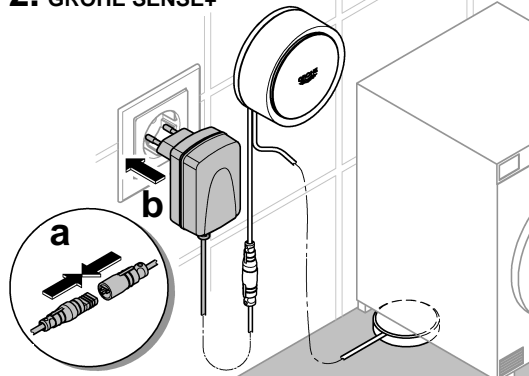

2. GROHE SENSE+